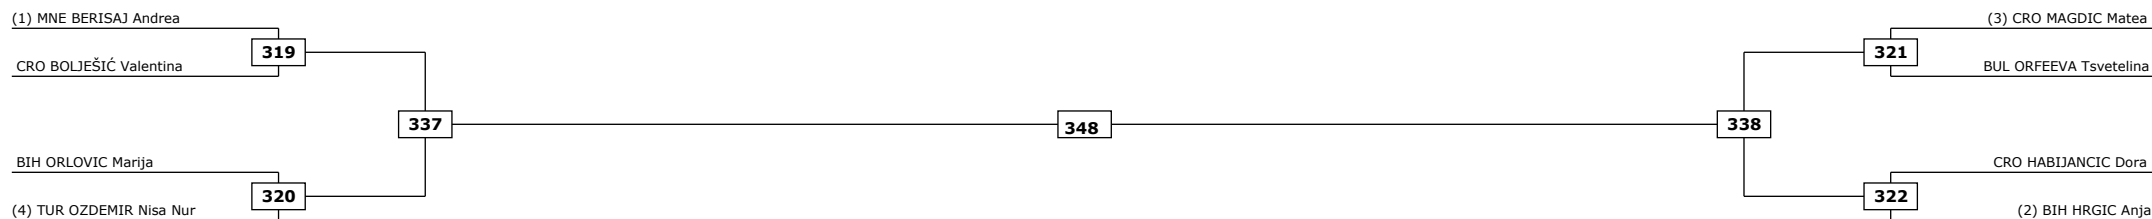

Classification

Classification

LEGEND

(RSC) Win by Referee stop the contest
(PTF) Win by final score

(WDR) Win by Withdrawal
(DSQ) Win by Disqualification

(DQB) Win by Disqualification for unspo
R: Round

Classification

Classification

LEGEND

(RSC) Win by Referee stop the contest
(PTF) Win by final score

(WDR) Win by Withdrawal
(DSQ) Win by Disqualification

(DQB) Win by Disqualification for unspo
R: Round

Classification

Classification