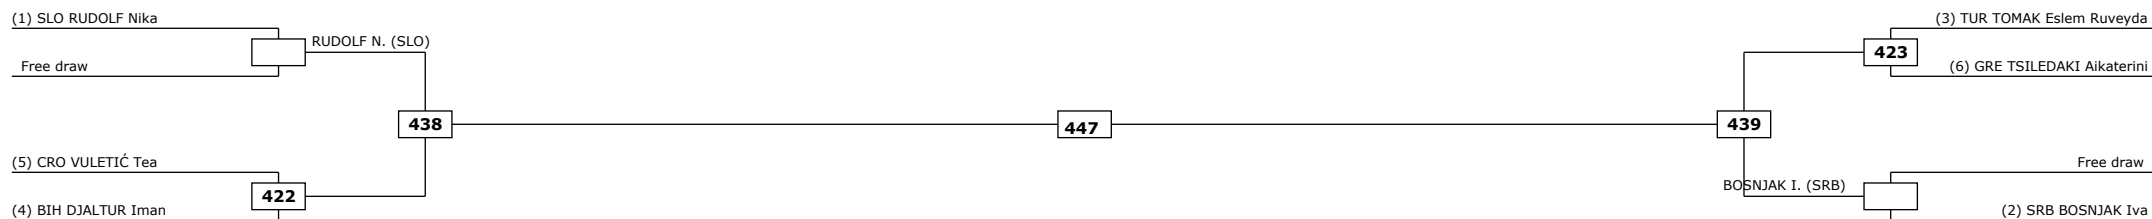

Classification

LEGEND

(RSC) Win by Referee stop the contest
(PTF) Win by final score

(WDR) Win by Withdrawal
(DSQ) Win by Disqualification

(DQB) Win by Disqualification for unspo
R: Round

Classification

Classification