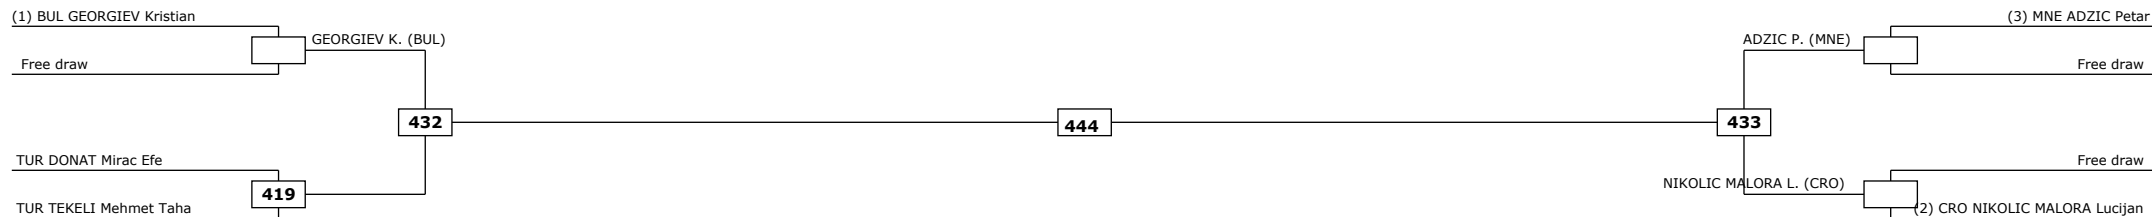

Classification

LEGEND

(RSC) Win by Referee stop the contest
(PTF) Win by final score

(WDR) Win by Withdrawal
(DSQ) Win by Disqualification

(DQB) Win by Disqualification for unspo
R: Round

Classification

Classification