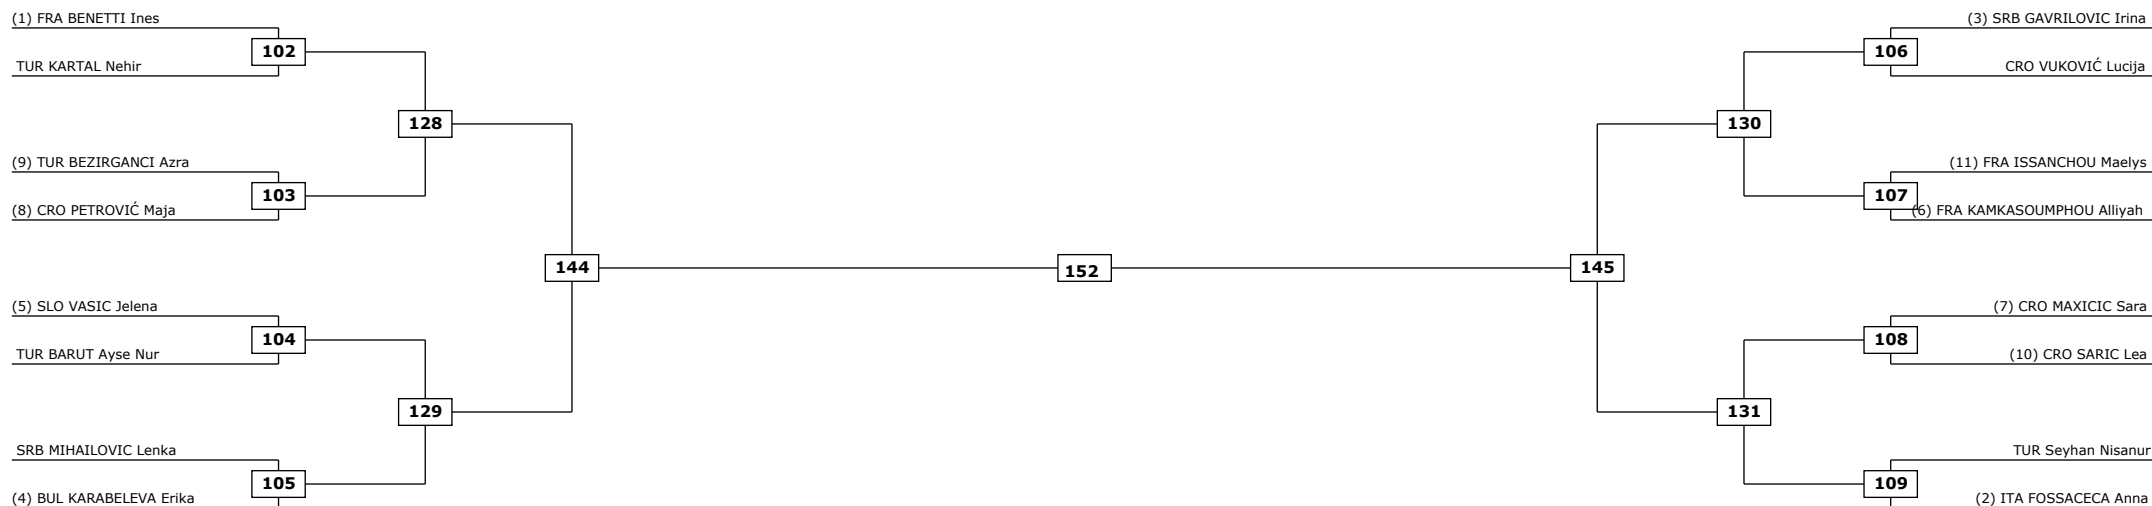

Classification

LEGEND

(RSC) Win by Referee stop the contest
(PTF) Win by final score

(WDR) Win by Withdrawal
(DSQ) Win by Disqualification

(DQB) Win by Disqualification for unspo
R: Round