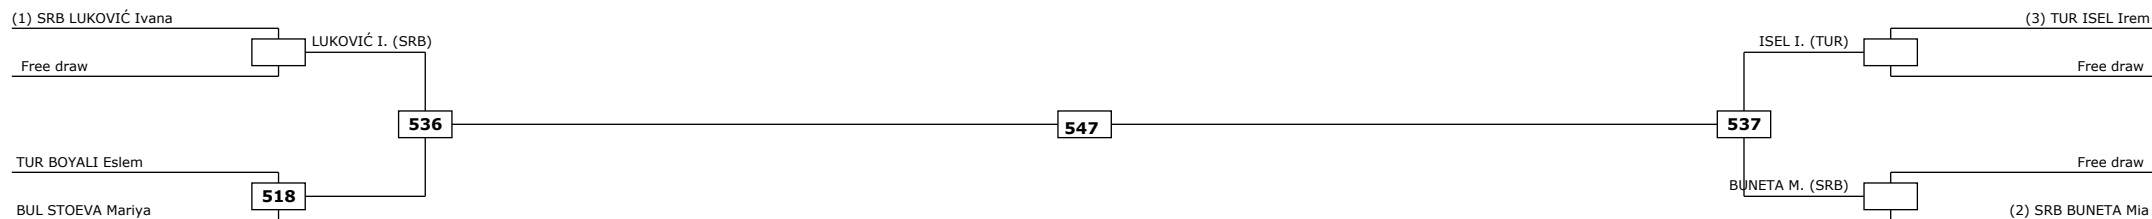

Classification