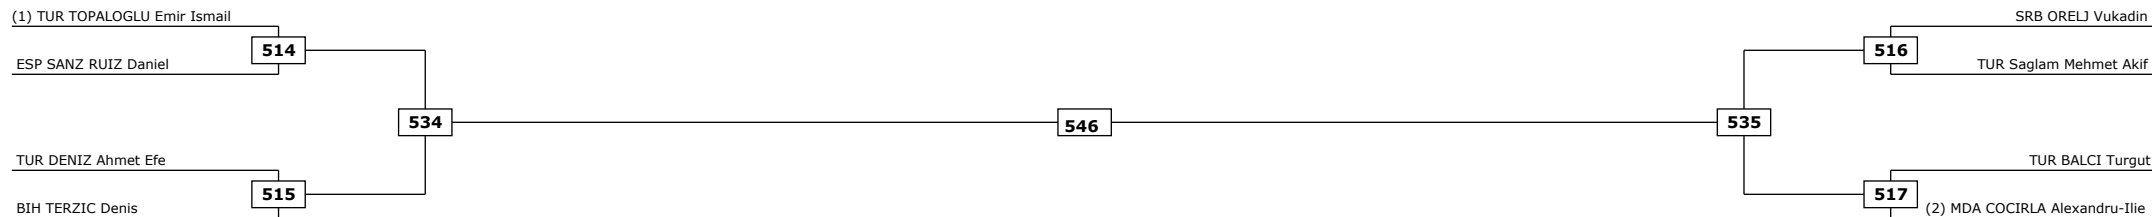

Classification

LEGEND

(RSC) Win by Referee stop the contest
(PTF) Win by final score

(WDR) Win by Withdrawal
(DSQ) Win by Disqualification

(DQB) Win by Disqualification for unspo
R: Round

Classification

Classification