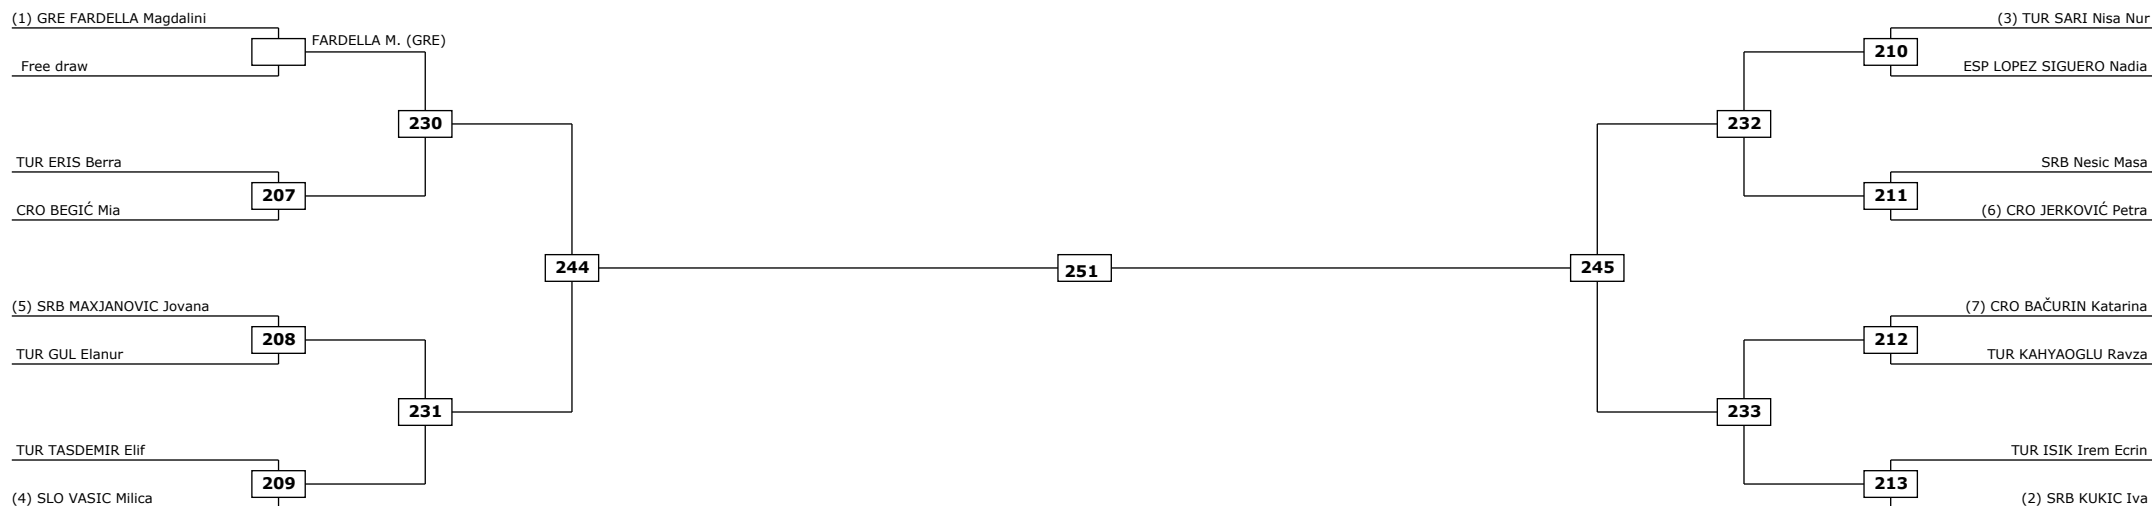

LEGEND

(RSC) Win by Referee stop the contest
(PTF) Win by final score

(WDR) Win by Withdrawal
(DSQ) Win by Disqualification

(DQB) Win by Disqualification for unspo
R: Round

Classification

Classification

Classification