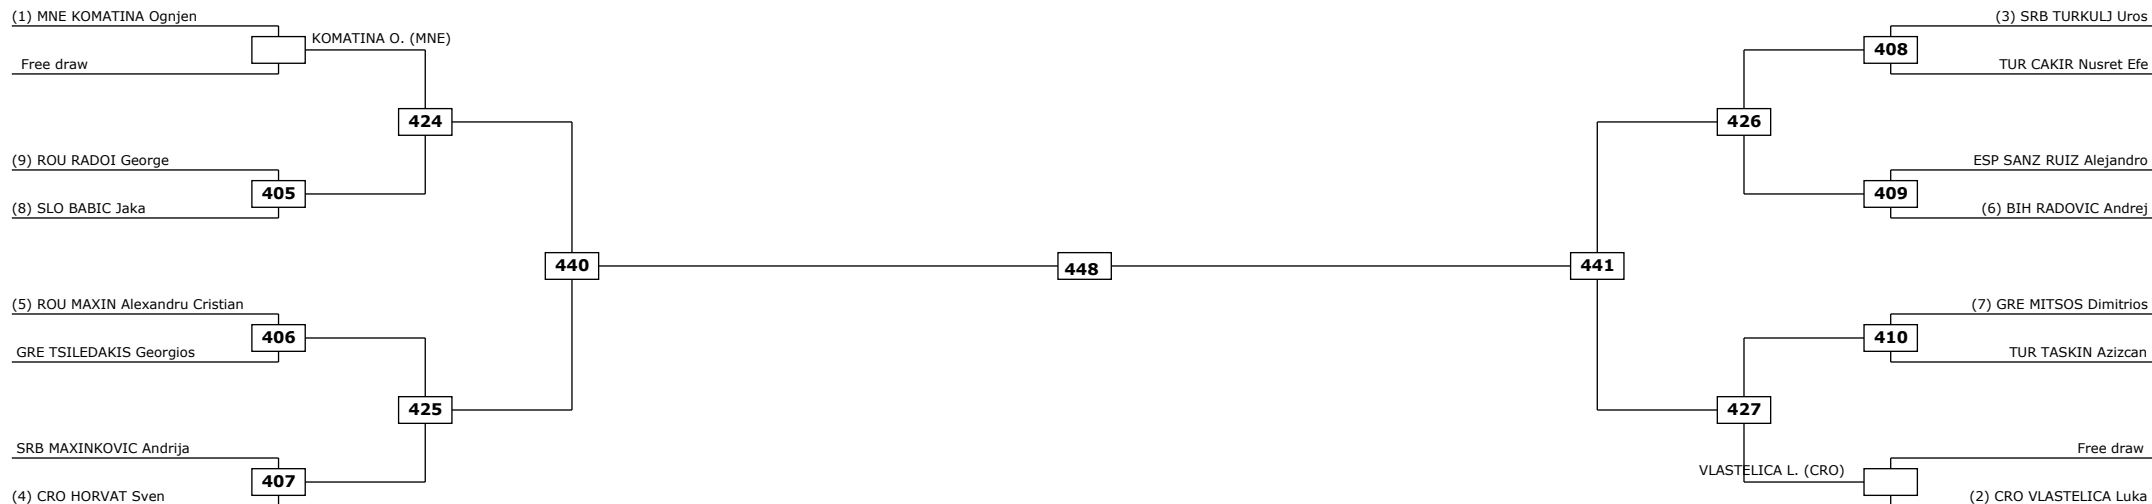

Classification