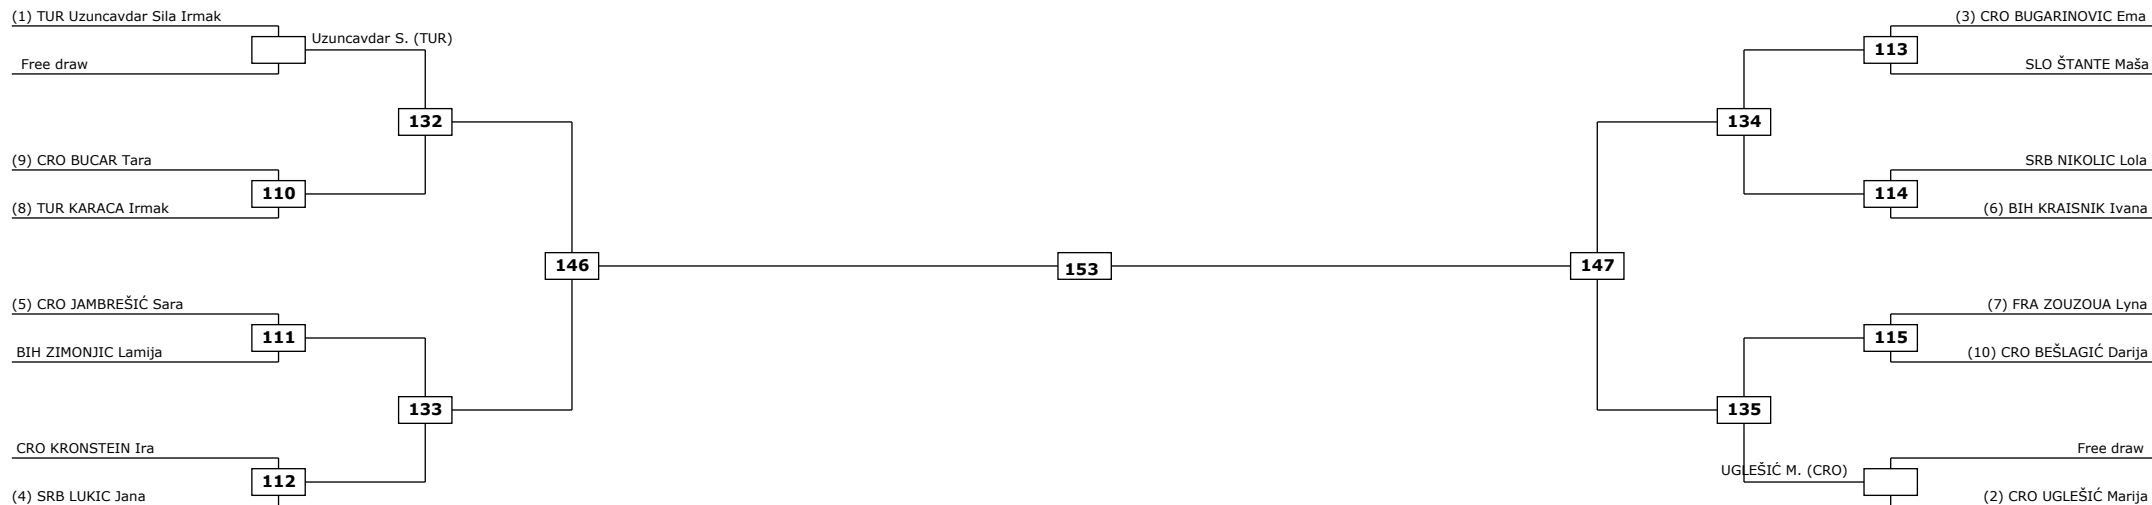

Classification

Classification

LEGEND

(RSC) Win by Referee stop the contest
(PTF) Win by final score

(WDR) Win by Withdrawal
(DSQ) Win by Disqualification

(DQB) Win by Disqualification for unspo
R: Round

Classification