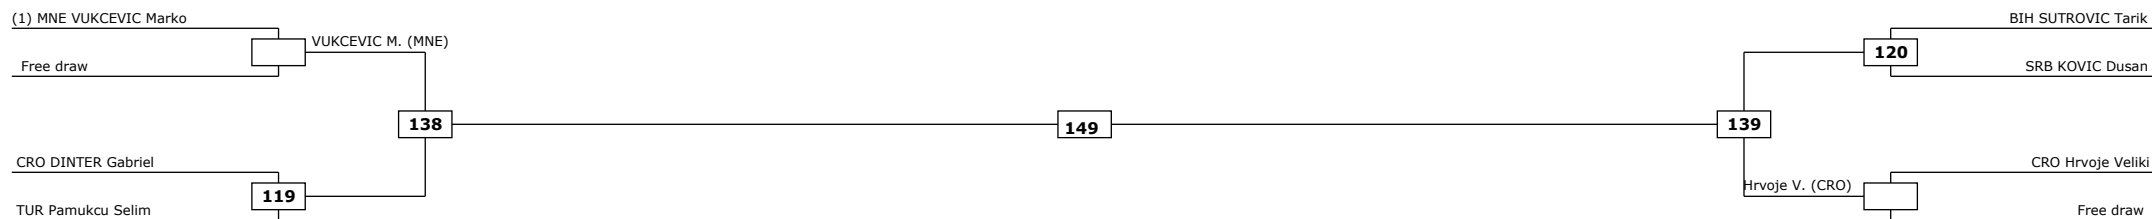

Classification