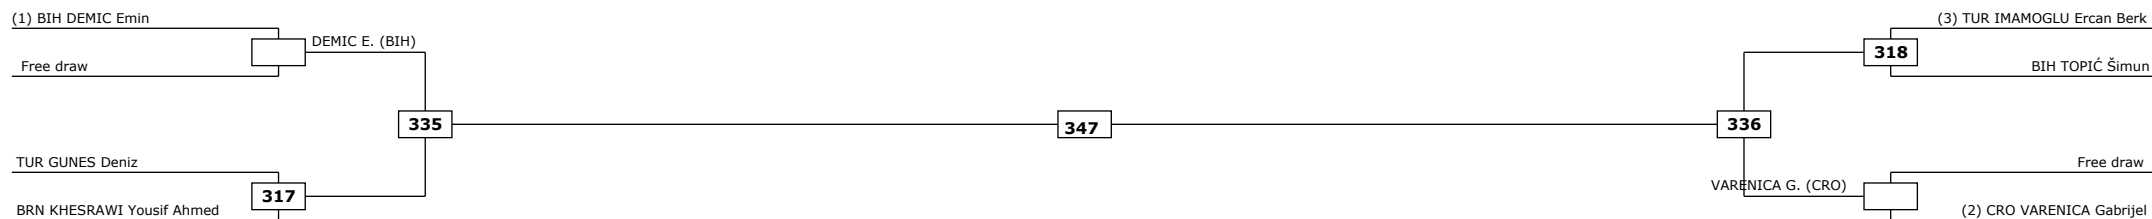

Classification