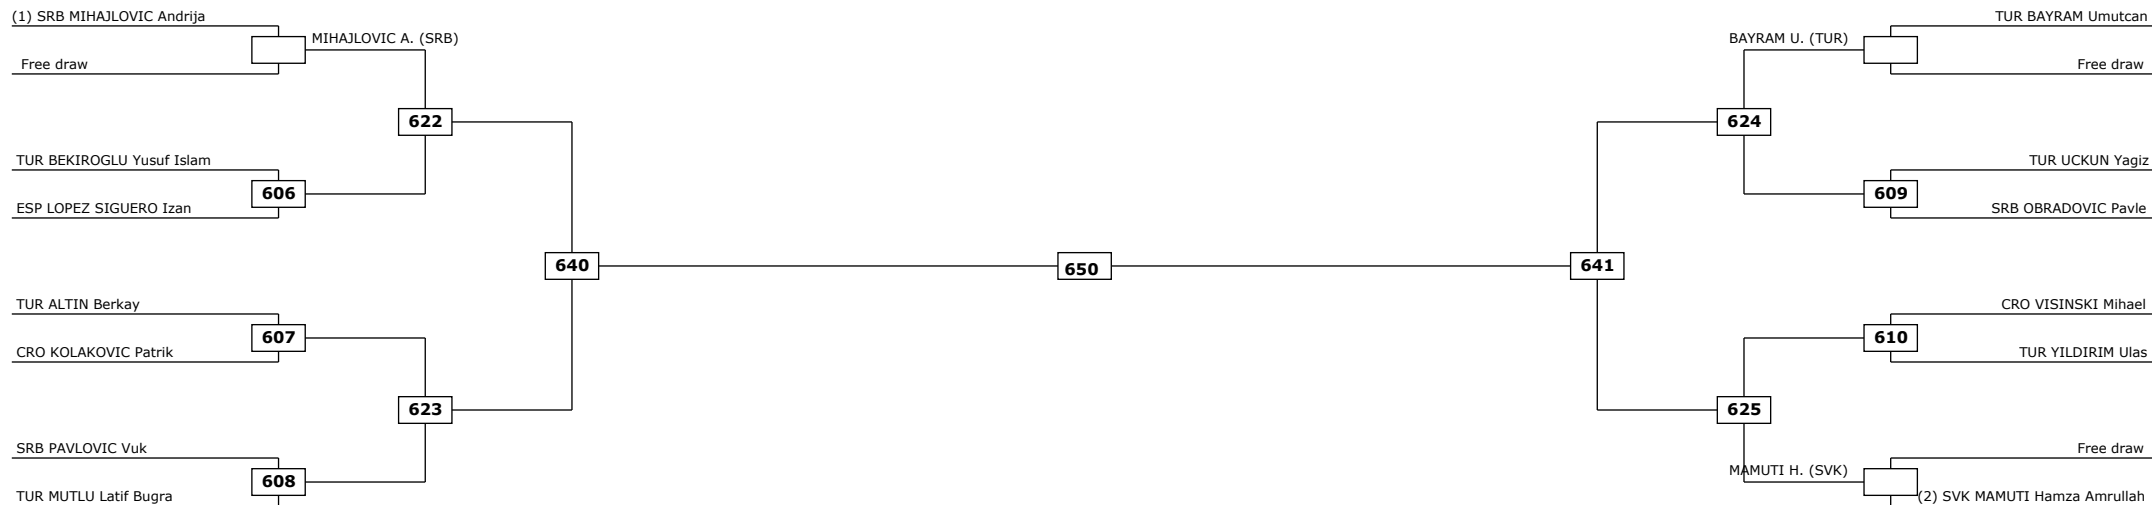

Classification

LEGEND

(RSC) Win by Referee stop the contest
(PTF) Win by final score

(WDR) Win by Withdrawal
(DSQ) Win by Disqualification

(DQB) Win by Disqualification for unspo
R: Round

Classification

Classification