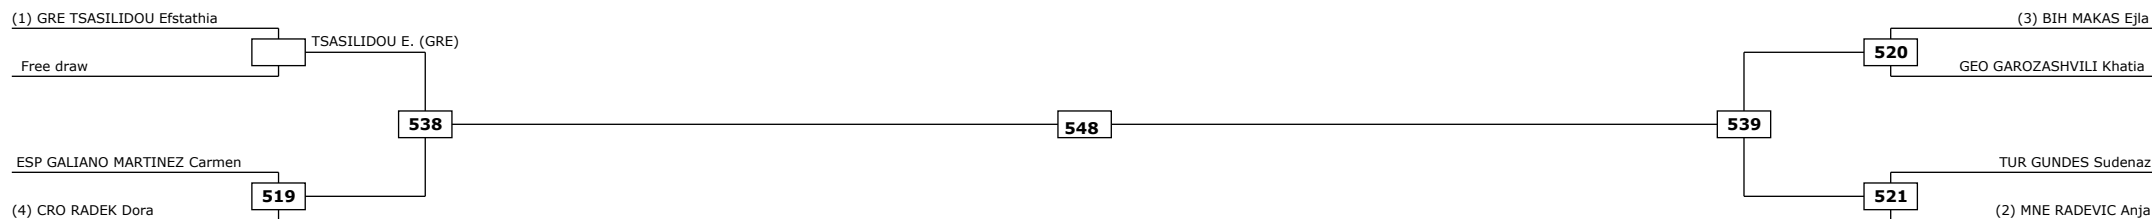

LEGEND

(RSC) Win by Referee stop the contest
(PTF) Win by final score

(WDR) Win by Withdrawal
(DSQ) Win by Disqualification

(DQB) Win by Disqualification for unspo
R: Round

Classification

Classification

Classification