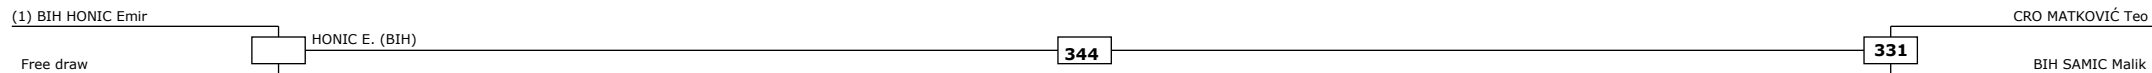

Classification
Fin. HONIC Emir BIH