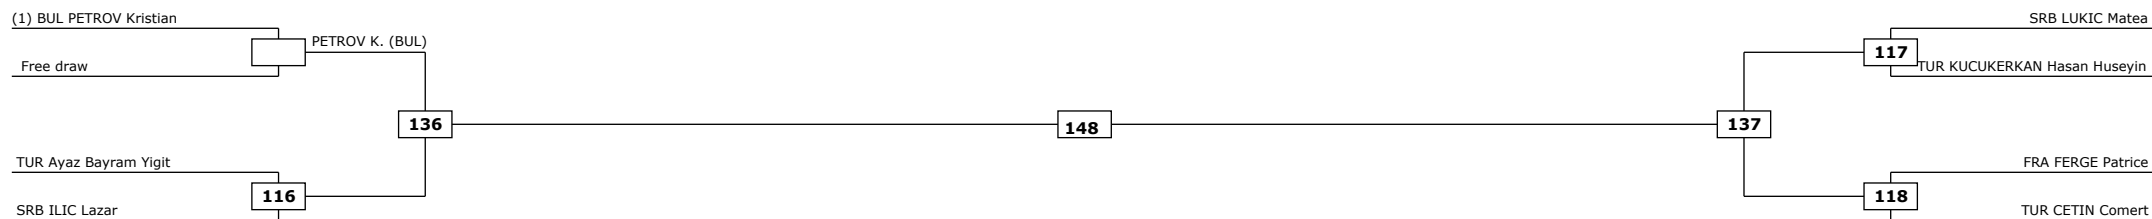

Classification