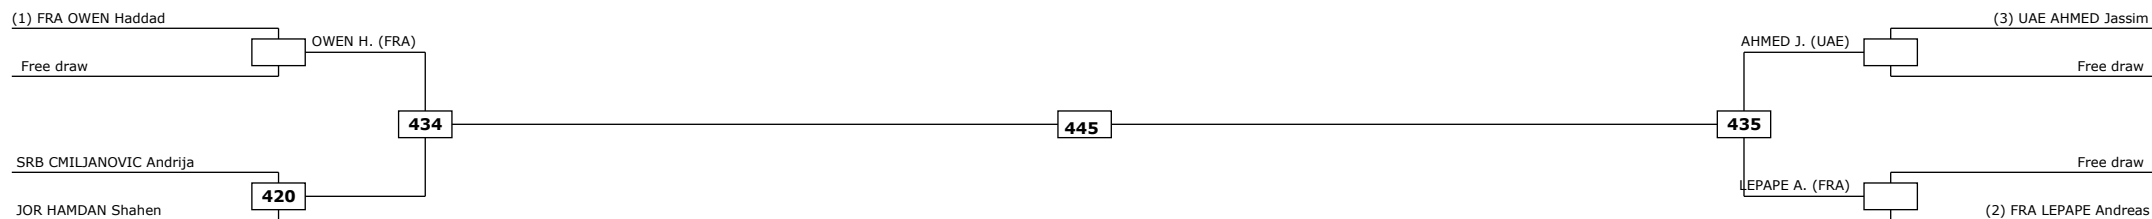

Classification