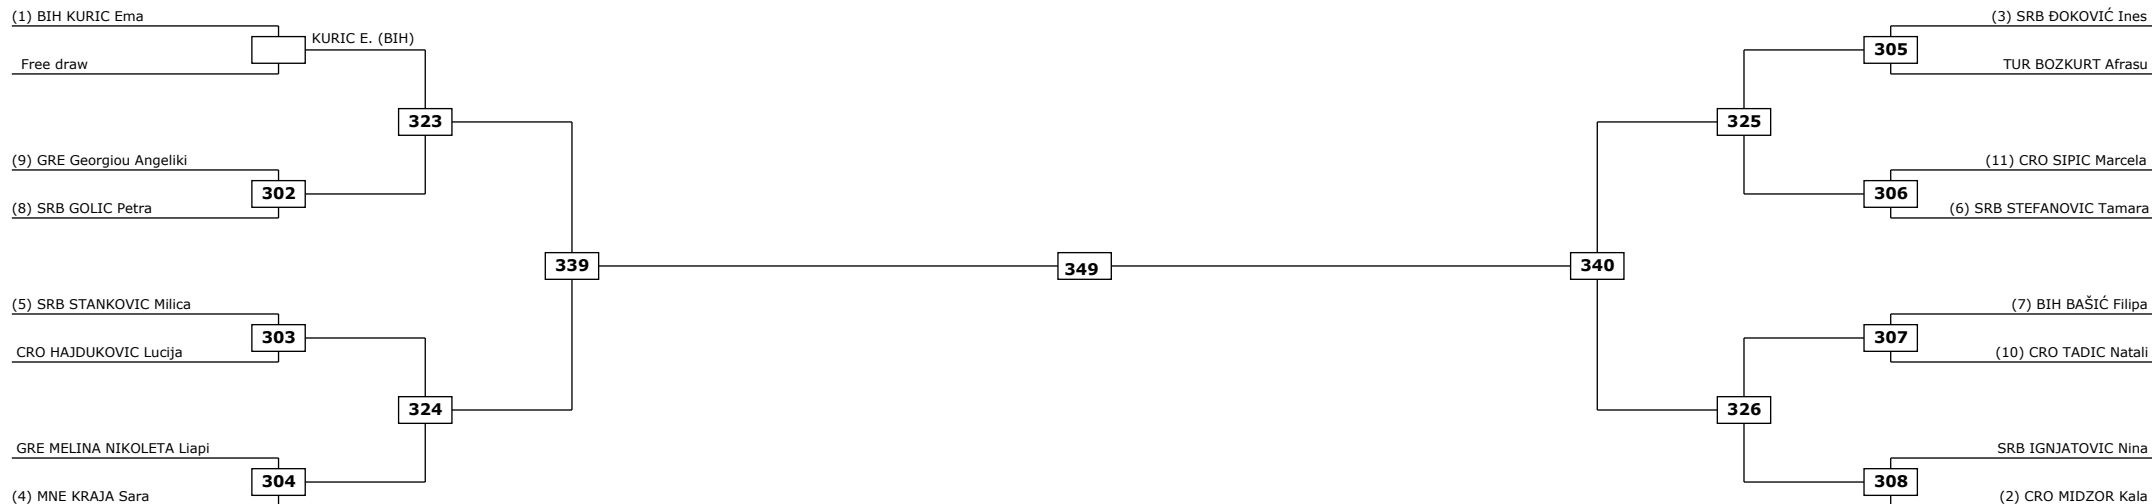

Classification

Classification

LEGEND

(RSC) Win by Referee stop the contest
(PTF) Win by final score

(WDR) Win by Withdrawal
(DSQ) Win by Disqualification

(DQB) Win by Disqualification for unspo
R: Round

Classification

Classification

LEGEND

(RSC) Win by Referee stop the contest
(PTF) Win by final score

(WDR) Win by Withdrawal
(DSQ) Win by Disqualification

(DQB) Win by Disqualification for unspo
R: Round

Classification

Classification