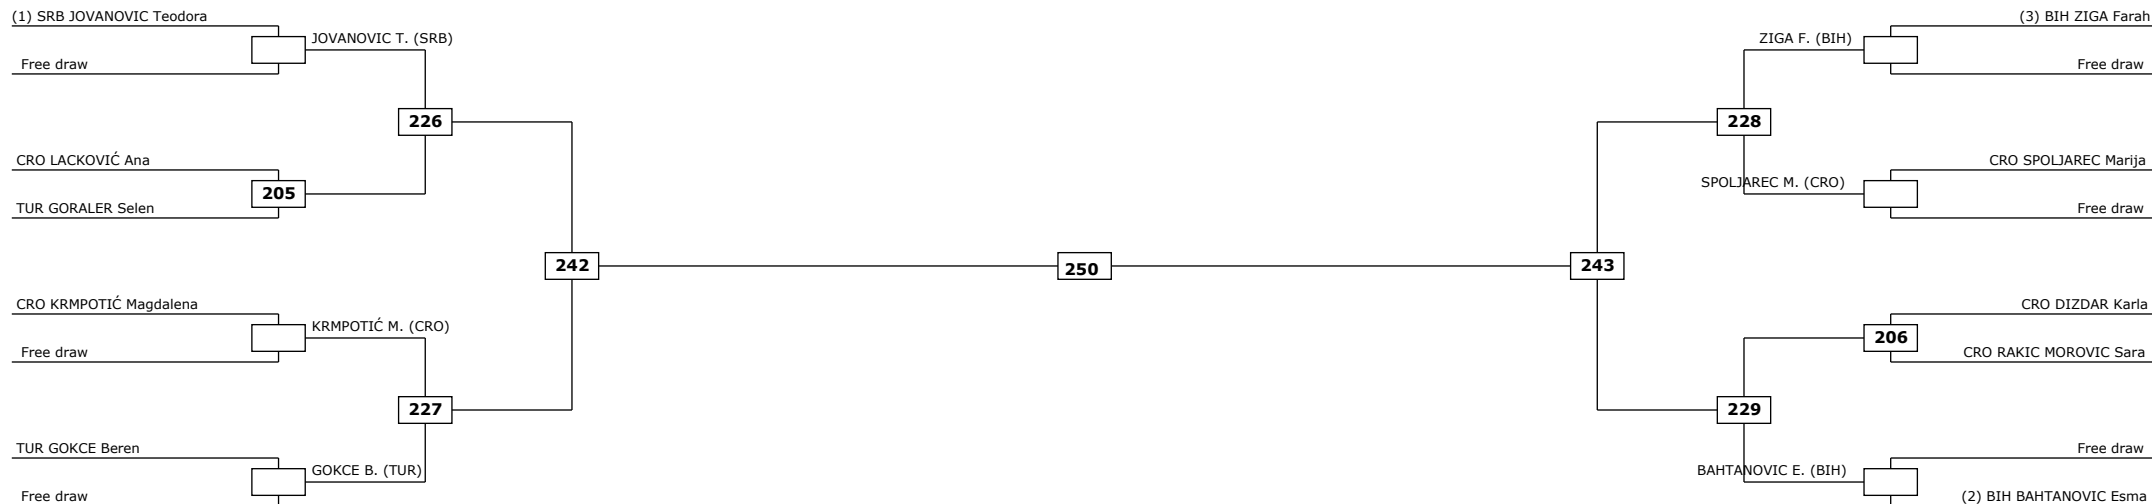

(PTF) Win by final score

(WDR) Win by Withdrawal

(DSQ) Win by Disqualification

(DQB) Win by Disqualification for unspo

R: Round

Classification

Classification

Classification

Classification

(1) SRB DJORDJEVIC Andrea

DJORDJEVIC A. (SRB)

Free draw

346

CRO OPACAK Lorena

334

SRB VELJKOVIC Zorana