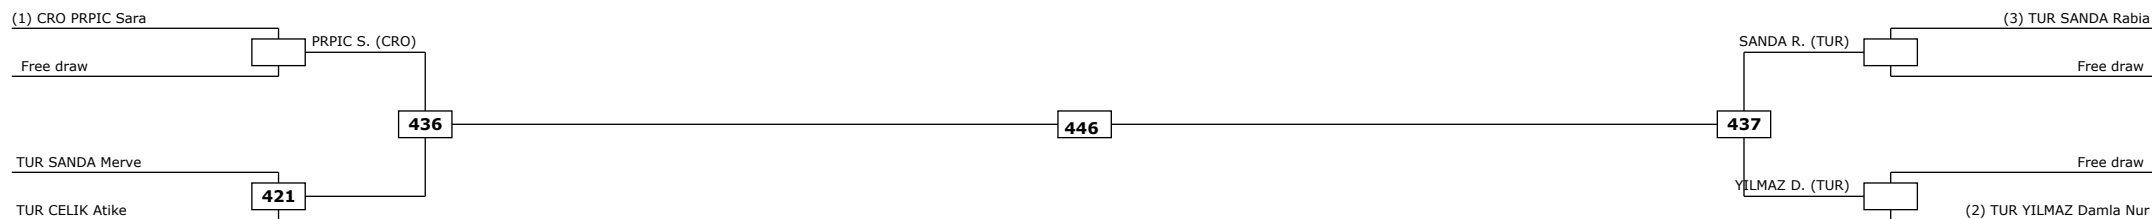

LEGEND

(RSC) Win by Referee stop the contest
(PTF) Win by final score

(WDR) Win by Withdrawal
(DSQ) Win by Disqualification

(DQB) Win by Disqualification for unspo
R: Round

Classification

Classification

Classification